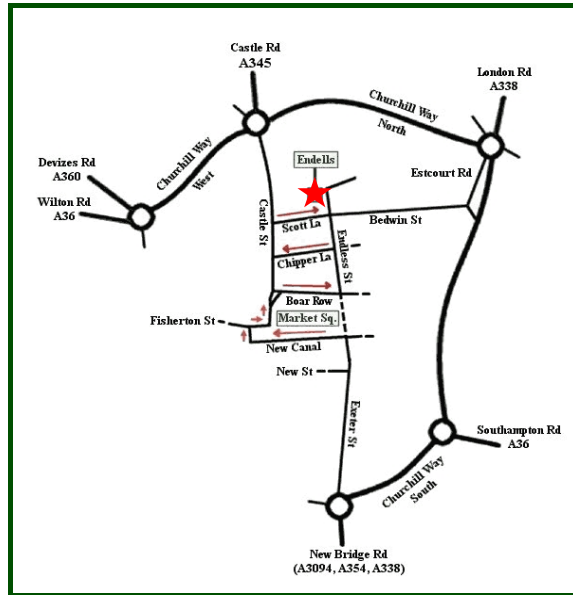

How to find Endell Veterinary Group:

xlvets
Excellence in Practice

March 2010